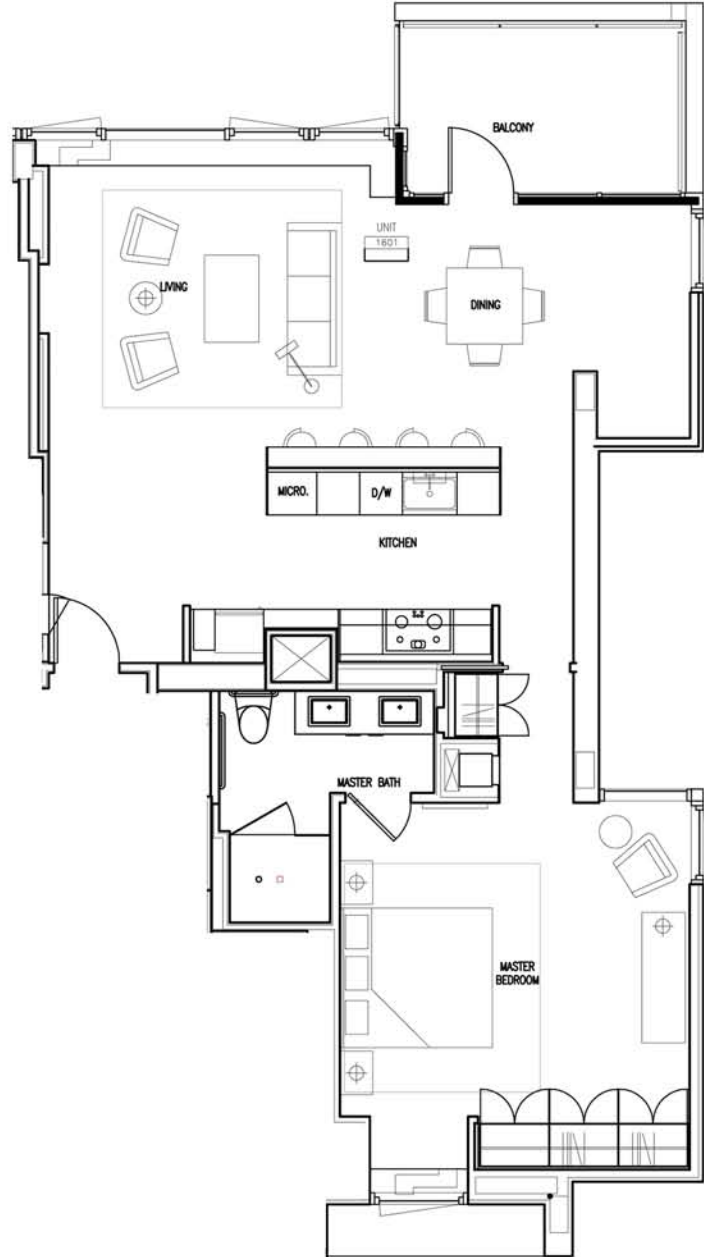

LUXE RESIDENCES

UNIT 1601, 1701, 1801, 1901
1 BEDROOM / 1 BATH

NORTH 
Levels
16 to 19