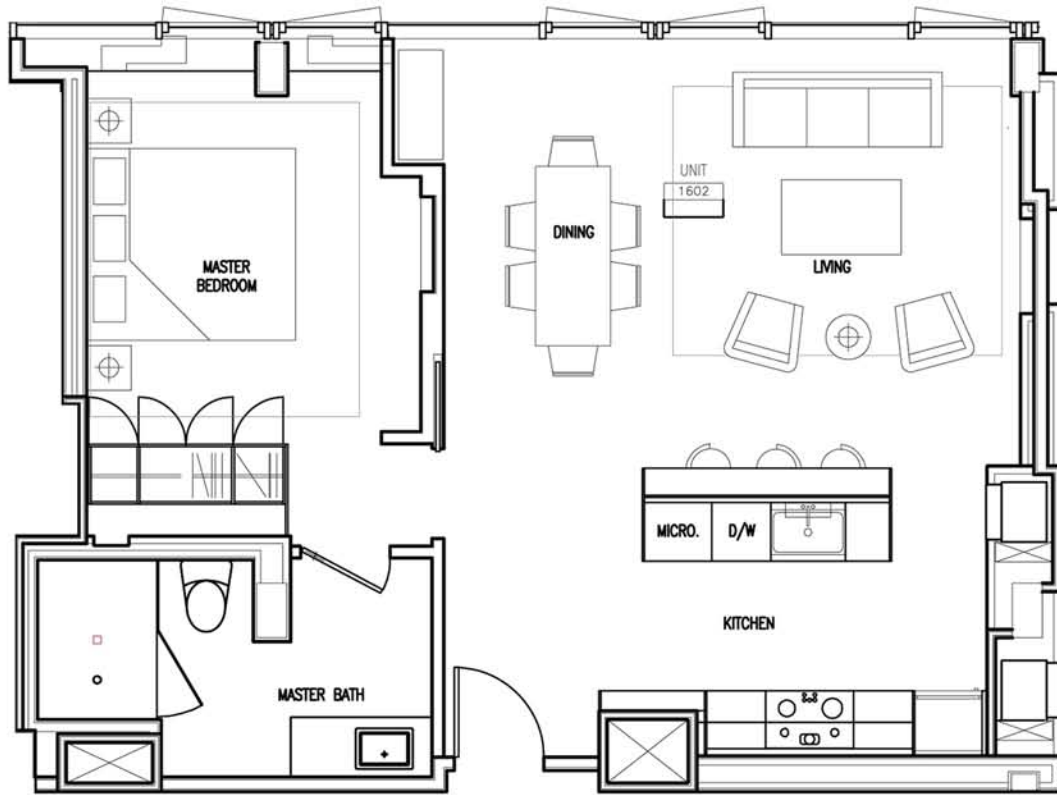

LUXE RESIDENCES

UNIT 1602, 1702, 1802, 1902
1 BEDROOM / 1 BATH

NORTH 
Levels
16 to 19