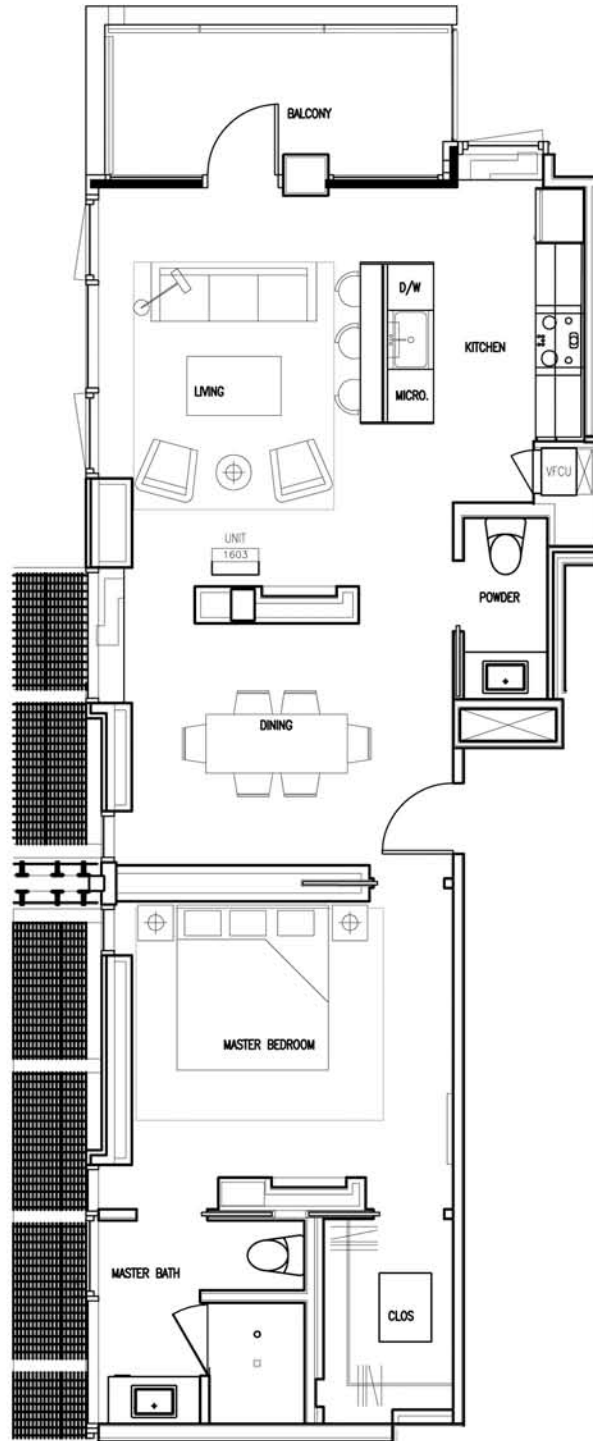

LUXE RESIDENCES

UNIT 1603, 1703, 1803, 1903  
1 BEDROOM / 1.5 BATHS

NORTH   
Levels  
16 to 19