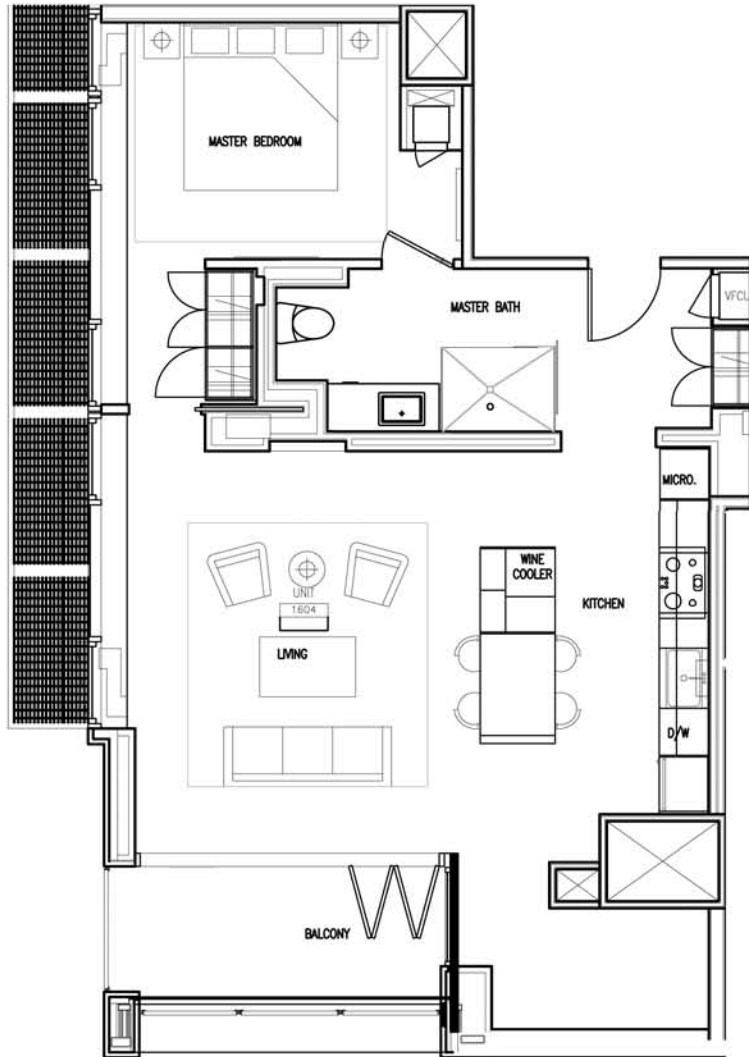

LUXE RESIDENCES

UNIT 1604, 1704, 1804, 1904
1 BEDROOM / 1 BATH

NORTH 
Levels
16 to 19