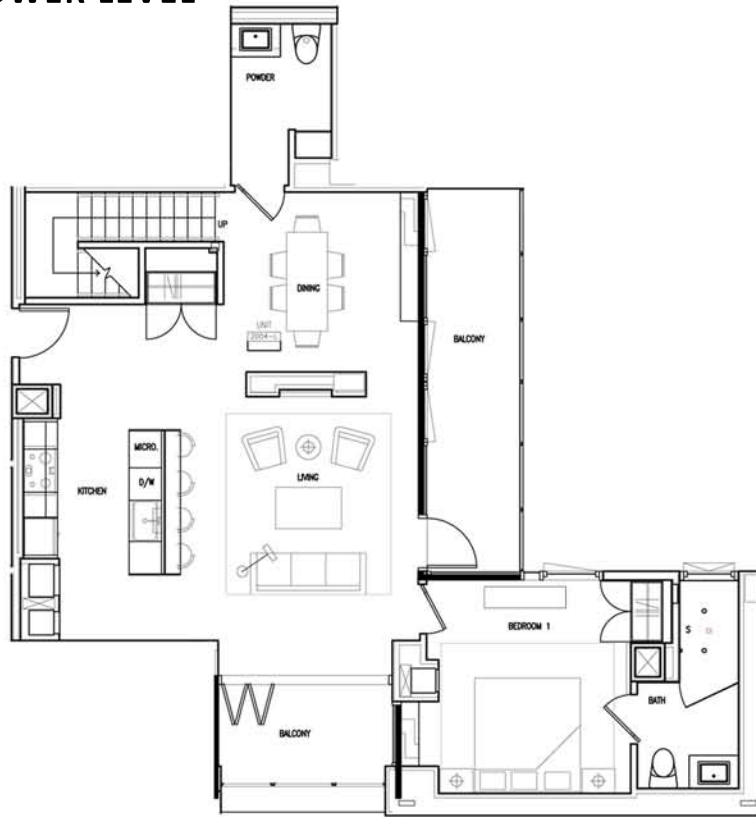

LUXE RESIDENCES

UNIT 2004
2 BEDROOMS / 2.5 BATHS

LOWER LEVEL

NORTH
Level 20

UPPER LEVEL

NORTH
Level 21