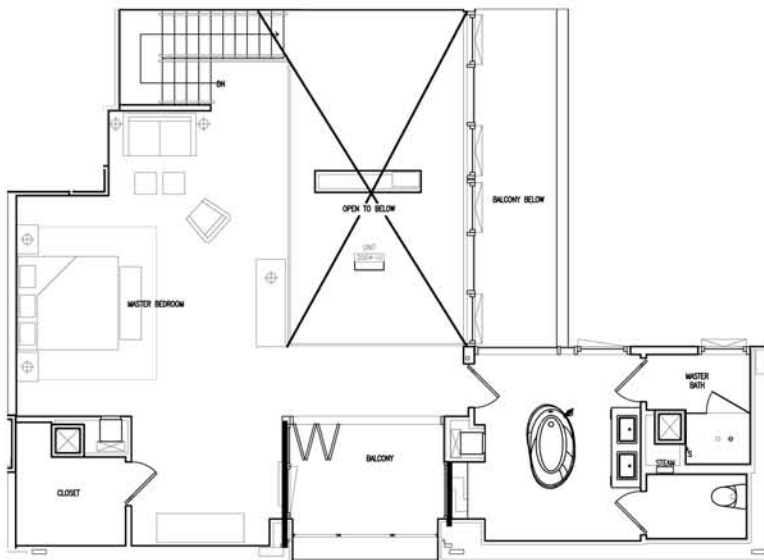

LUXE RESIDENCES

UNIT 2004
2 BEDROOMS / 2.5 BATHS

LOWER LEVEL

NORTH
Level 20

UPPER LEVEL

NORTH
Level 21